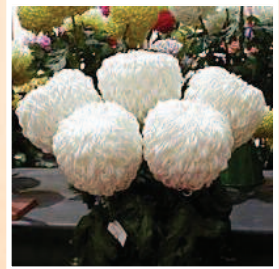

John Wingfield Honey (14b)	STOP 10/04
John Wingfield Peach (14b)	STOP 10/04
John Wingfield Pearl (14b)	STOP 10/04
John Wingfield Pink (14b)	STOP 10/04
John Wingfield Salmon (14b).....	STOP 10/04
John Wingfield Yellow (14b).....	STOP 10/04
Joyce Fountain (24a)	STOP 01/04
Pearl Celebration (24a).....	STOP 20/04
Pearl Celebration White (24a)	STOP 20/04
Matlock (24b)	STOP 01/06
Matlock Amber (24b)	STOP 01/06
Matlock Bronze (24b)	STOP 01/06
Rileys Dynasty (14a)	STOP 10/04
Pat Addison (24b)	STOP 20/04

Early Flowering Large & Medium Intermediates

Alan Brown (25b)	STOP 01/04
Alex Young (25a)	STOP 20/04
Bill Bell (25a)	STOP 05/04
Bill Bell Yellow (25a)	STOP 05/04
Bill Wade (25a)	STOP 10/04
Bill Wade Primrose (25a)	STOP 10/04
Carlene Welby (25b)	STOP 25/04
Danny Peace (25b)	STOP 10/04
Danny Peace Yellow (25b)	STOP 20/03
Eta Dakin (25b)	STOP 10/04
Lilly Emily (25b)	STOP 20/04
Ginger Nut (25b)	STOP 10/05
Ginger Nut Yellow (25b)	STOP 10/05
Helen Louise (25b)	STOP 20/03
John Harrison (25b)	STOP 10/04
John Harrison Yellow (25b)	STOP 20/04
Judy Dakin (25b)	STOP 01/04

Doridge Crystal